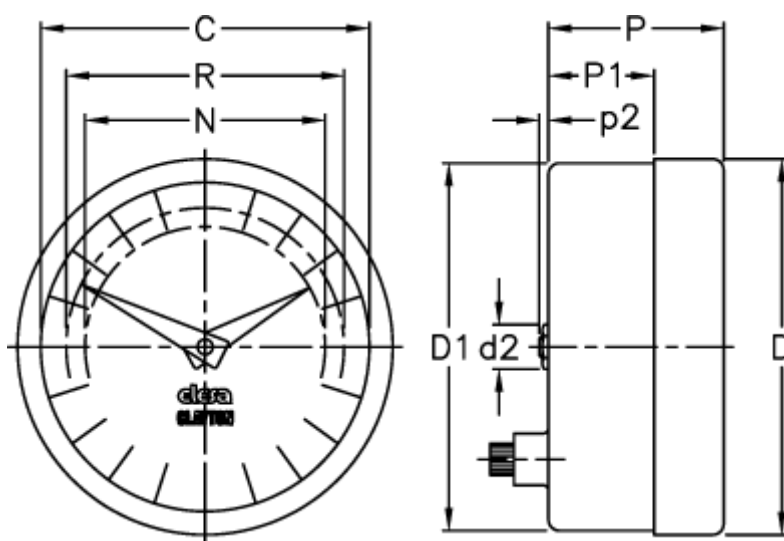

Article number: 2307024212

Description: E+G Positive drive indicator
PA01-0024-S

Measures

C = 42

R = 37

D = 49.6

D1 = 48.3

d2 = 8

N = 30

P = 30

P1 = 20.5

p2 = 1.6